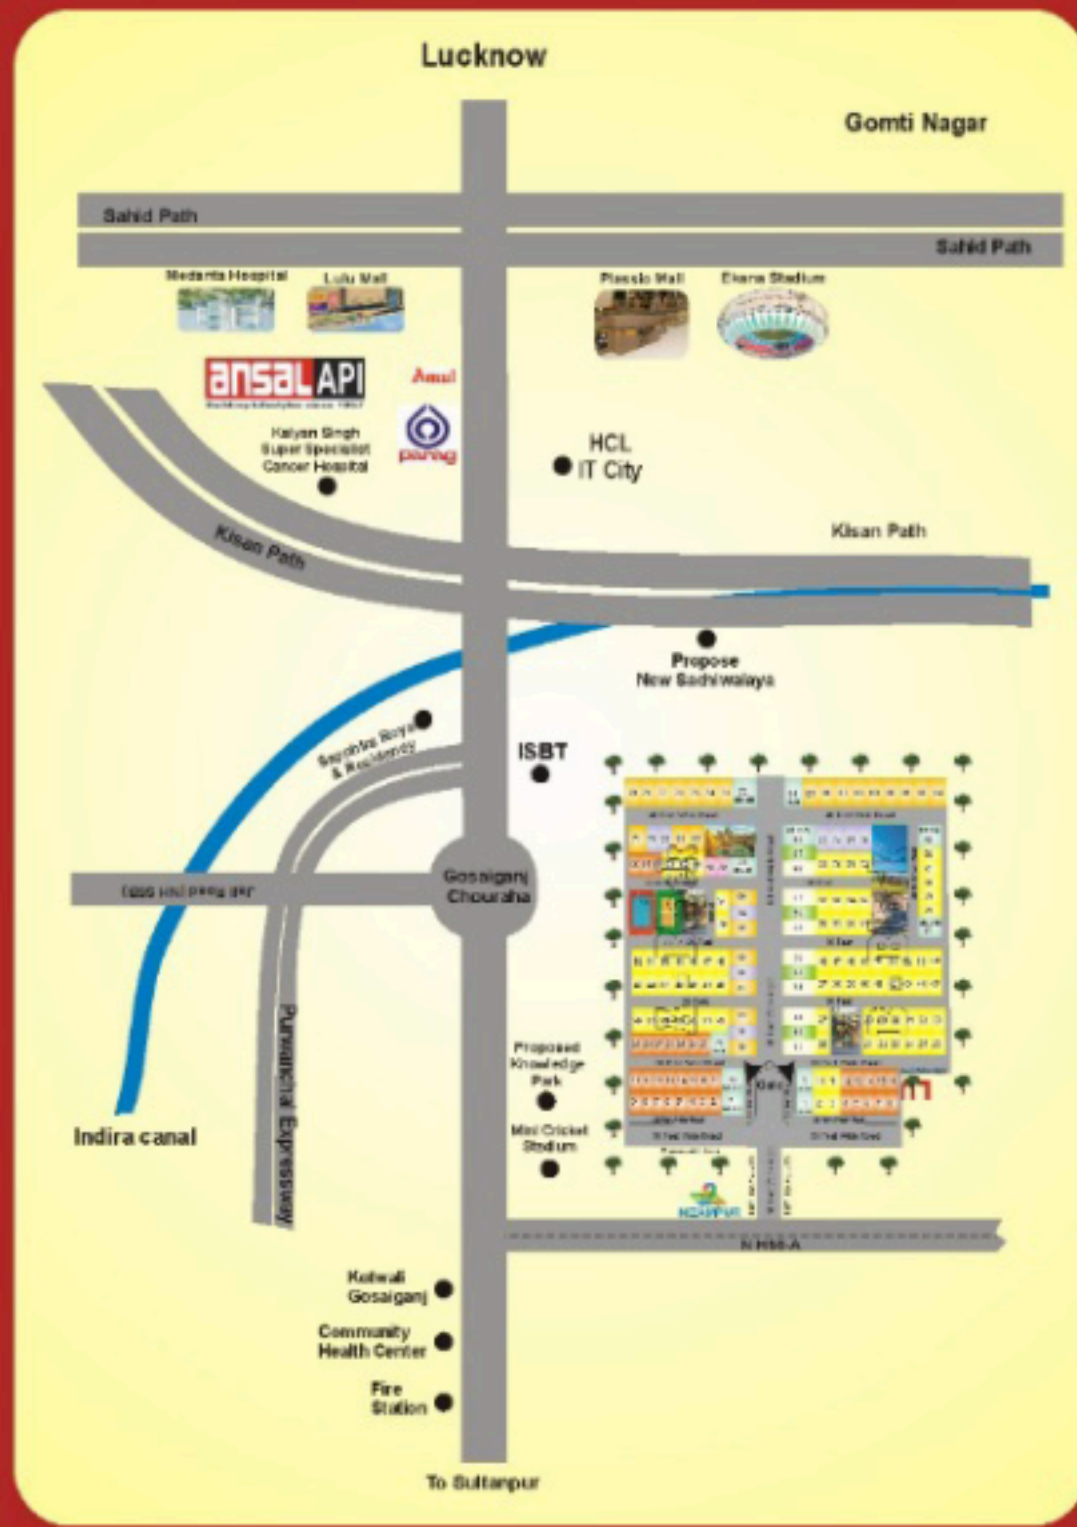

“विश्वास कर इन्वेस्ट करिये, यकीन मानिये दो साल बाद आप भी हमें अपना हिस्सेी मान लेंगे।”

Near by Major Landmark

Manvik Mangal
Construction & Infradevelopers
Pvt. Ltd

AMENITIES

- Damar Wide Road (60ft. 40ft. 30ft.)
- School
- Shopping Complex
- Drainage & Sewer Line
- Club House/Community Centre
- Underground Electricity
- Volleyball Court
- Basket Ball Court
- Tennis Court
- Temple along with Pond
- Open GYM Park/ Green Park
- Children's Play Area/Park
- 24x7 Security
- CCTV/Electronic Surveillance
- Overhead Water Tank
- Sewage Treatment Plant (S.T.P.)

Location Advantage/Distance from Site

- Market/ Hospital (CHC)/ Police Station/Fire Station Rly Stn. (Anoop Ganj), Gosaiganj 2-3 Min.
- Purwanchal Expressway 4 Min.
- Proposed ISBT 4 Min.
- Kisan Path 8 Min.
- HCL IT City 10 Min.
- Shahid Path (Ahimamau) 12 Min.
- Ekana Cricket Stadium 12 Min.
- Lulu Mall 13 Min.
- Medanta Hospital 15 Min.
- Cantt. 15 Min.
- Lucknow Station (Charbagh) 20 Min.